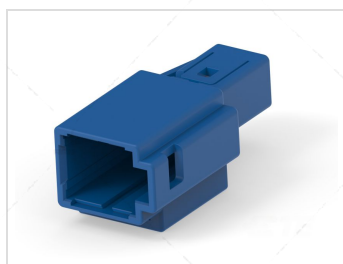

Cable-to-Cable / Wire-to-Wire 180° Cable Exit 1 Position
Shielded Housing for Male Terminals Crimp FAKRA Data
Connectivity Housings

Part Number:

TE-2005421-8

Basic Information

Number of Positions	1.0
Series	FAKRA
Tcpr	2005421-8
Product Description	RF S/L 1P CAP HSG RG BLU
Mixed & Hybrid Connector	No
Connector System	Cable-to-Cable Wire-to-Wire
Number of Rows	1.0
Connector Mounting Type	Cable Mount (Free-Hanging)
Primary Locking Feature	Clean Body
Connector & Housing Type	Housing for Male Terminals
Connector Position Assurance Capable	No

Mechanical Specification

Mating Tab Width	.8 mm (.031 in)
Mating Tab Thickness	.25 mm (.01 in)
Cable Exit Angle	180°

Material Specification

Housing Color	Blue
---------------	------

Electrical Specification

Connector & Contact Terminates To	Wire & Cable
Termination to Cable	Crimp
Cable Type	Coaxial
Nominal Voltage Architecture (V)	800.0

Environmental Specification

Sealable	No
Shielded	Yes
Operating Temperature Range (°C)	-40 - 85 -40 - 105
Operating Temperature Range (°F)	-40 - 221 -40 - 185